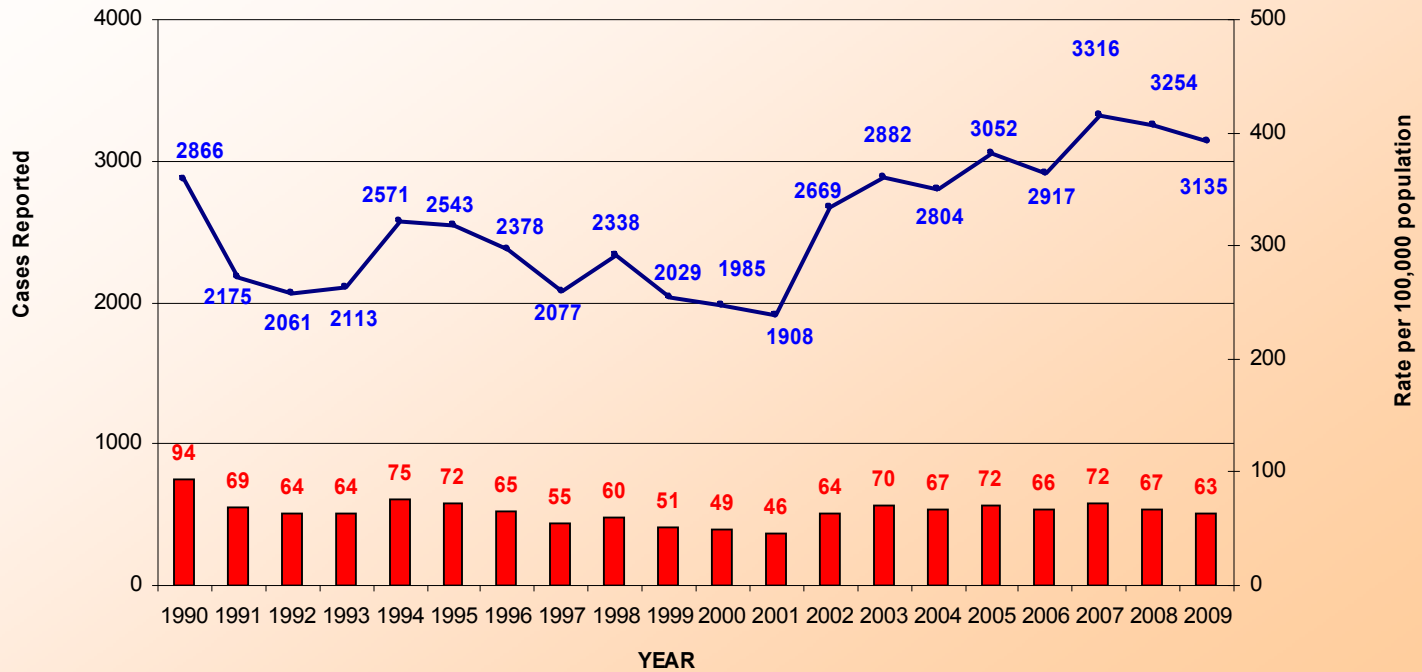

RAPE (1990 - 2009)

Figures for 2009 are based on Annual Statistical Report on Crime in Singapore.

HOUSEBREAKING (1990 - 2009)

Figures for 2009 are based on Annual Statistical Report on Crime in Singapore.

CHEATING AND RELATED OFFENCES (1990 - 2009)

Figures for 2009 are based on Annual Statistical Report on Crime in Singapore.