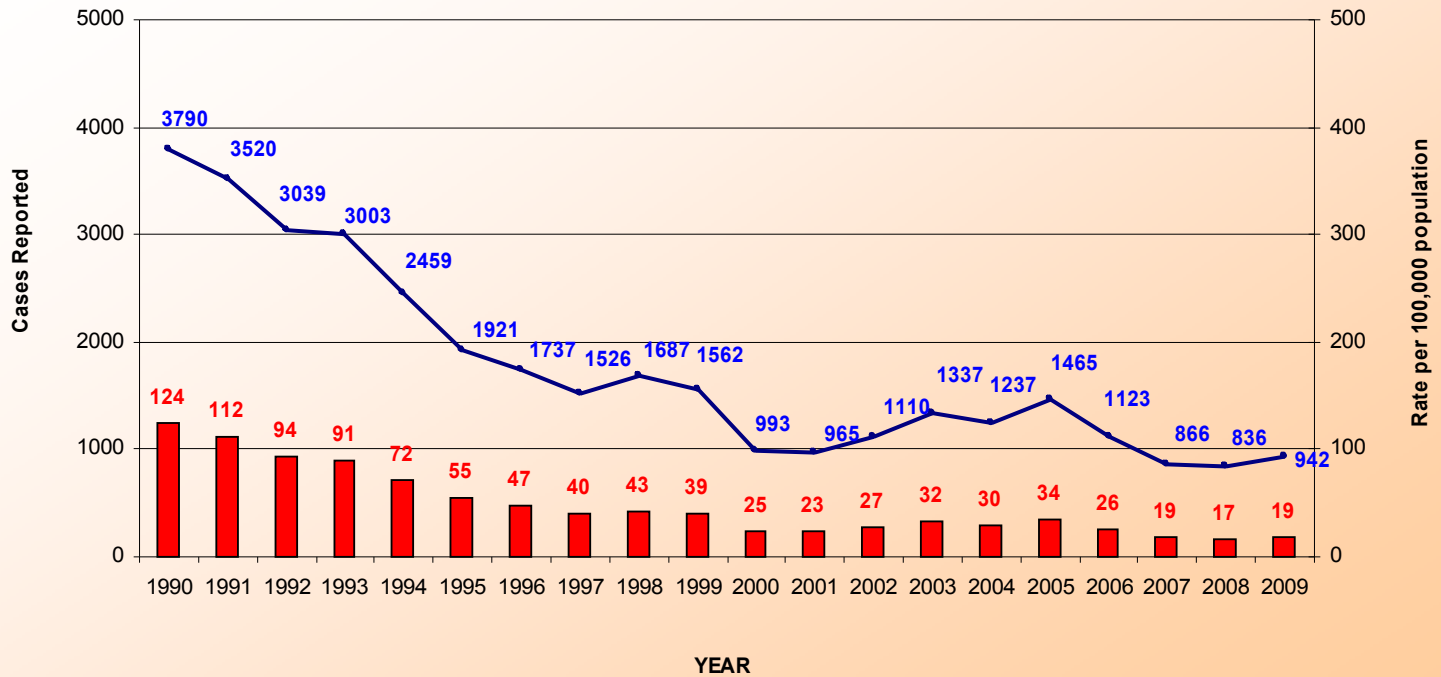

RAPE (1990 - 2009)

Figures for 2009 are based on Annual Statistical Report on Crime in Singapore.

HOUSEBREAKING (1990 - 2009)

Figures for 2009 are based on Annual Statistical Report on Crime in Singapore.

CHEATING AND RELATED OFFENCES (1990 - 2009)

Figures for 2009 are based on Annual Statistical Report on Crime in Singapore.